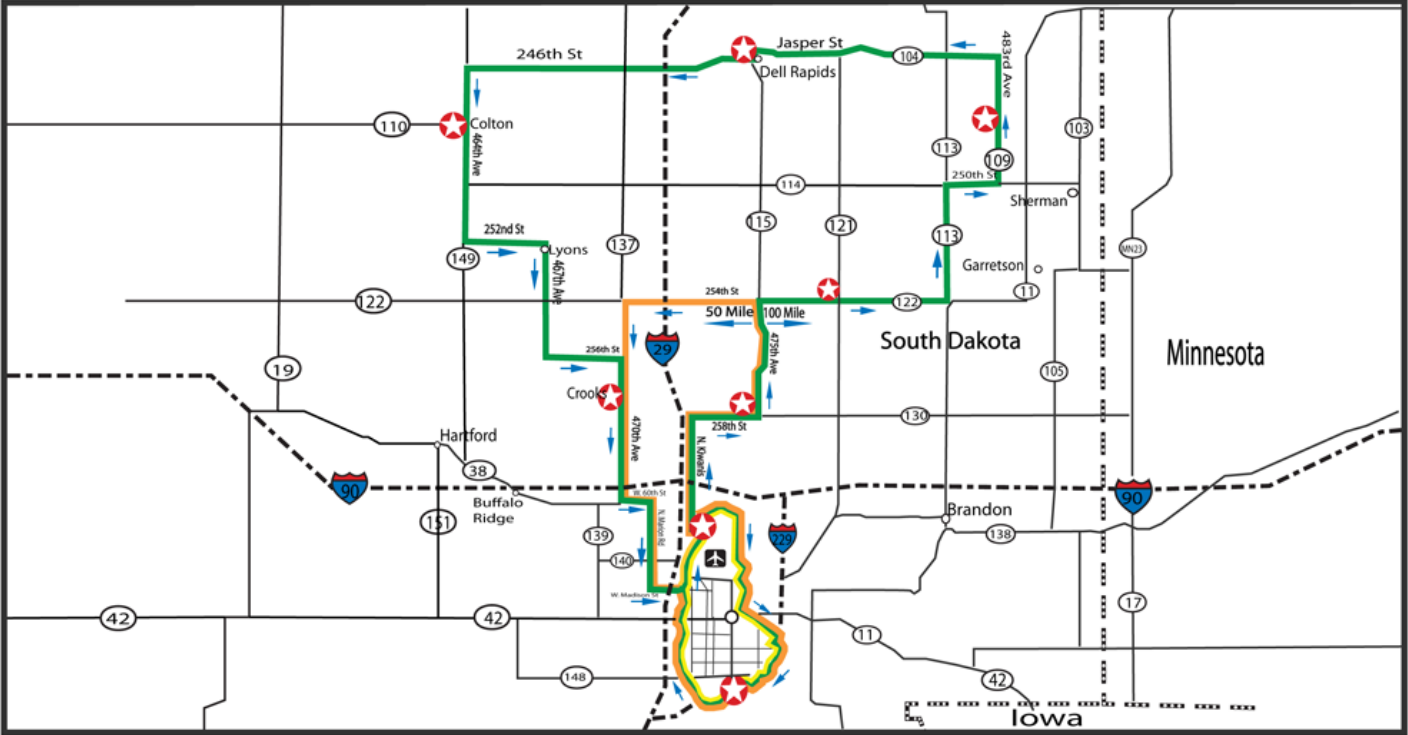

Pedal the Plains 2014

25 Mile Route

Yankton Trails Park 11.0
Finish 19.4

50 Mile Route

Yankton Trails Park 11.0
Sanford Pentagon 19.4
Renner Lutheran Church 26.4
Crooks Comm. Center 39.2
Finish 50.5

100 Mile Route

Yankton Trails Park 11.0
Sanford Pentagon 19.4
Renner Lutheran Church 26.4
Bucher Prairie Shelter 33.7
Winterton Property 45.8
Dell Rapids Park 57.5
Colton Park 71.1
Crooks Comm. Center 85.9
Finish 97.1