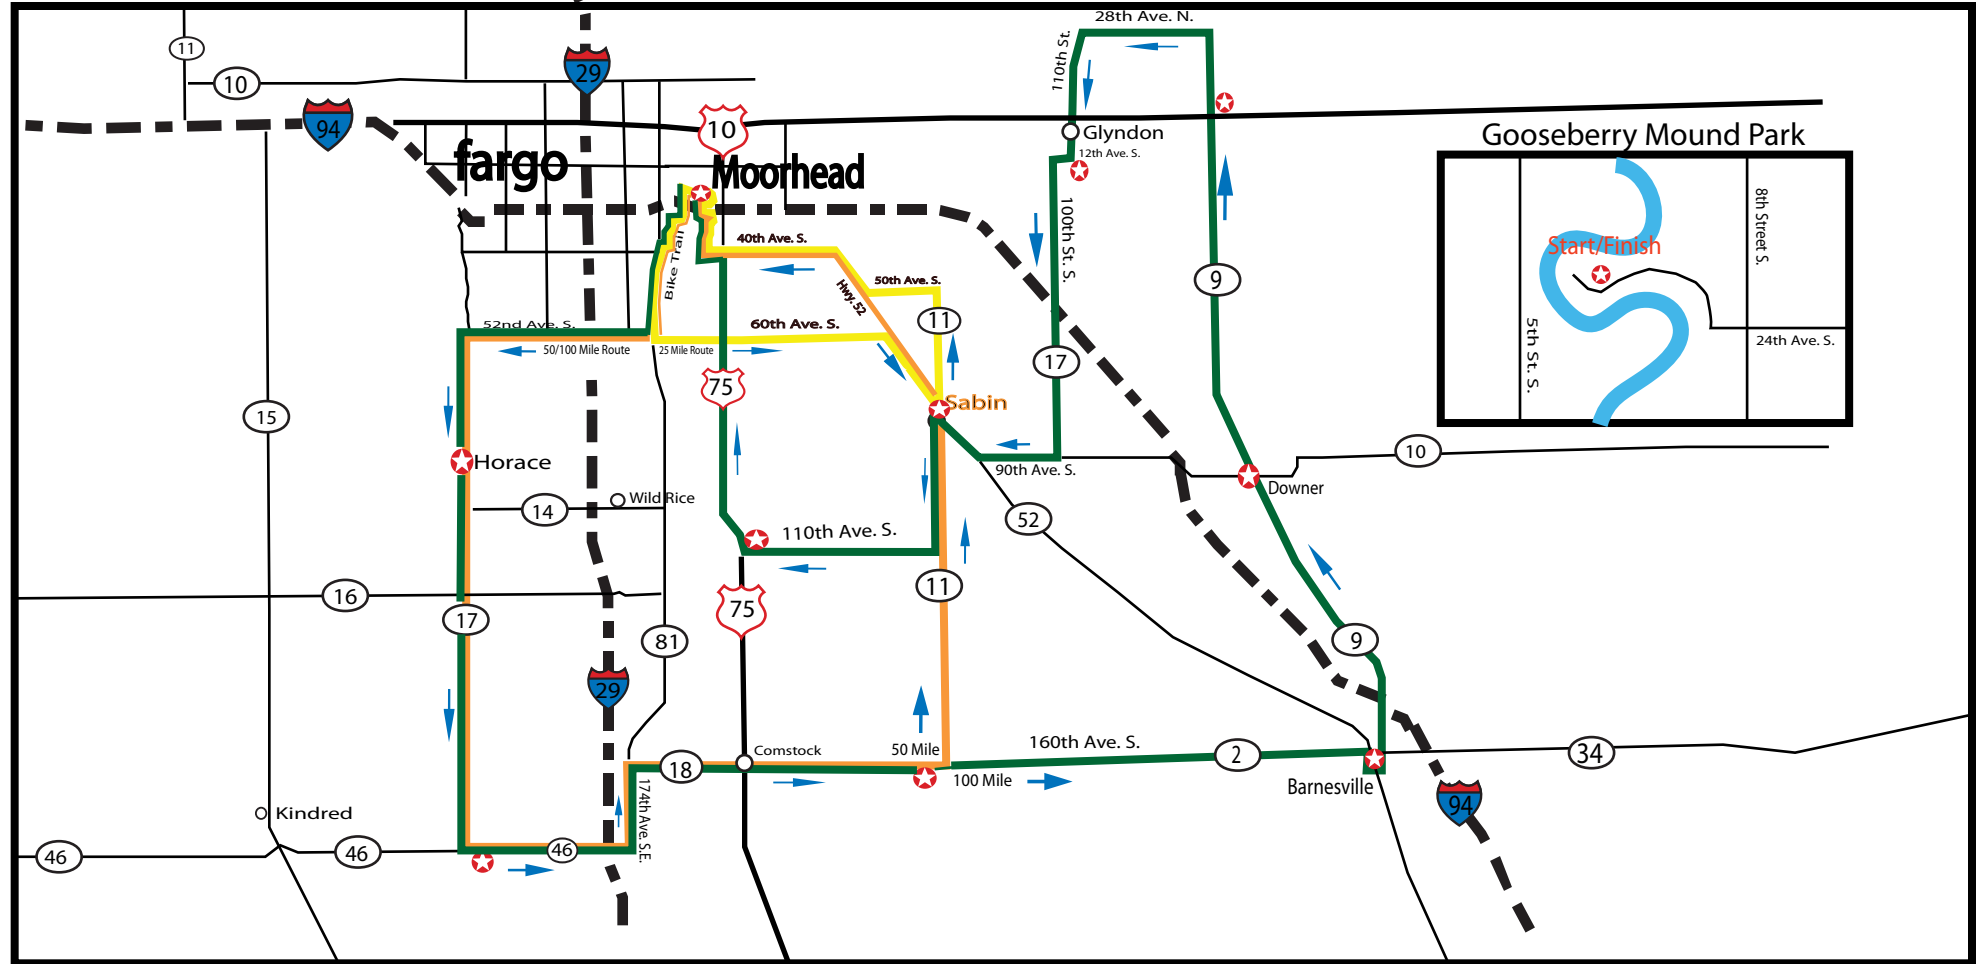

Bike MS Ride the Wind 2014

25 Mile Route

13.0 Sabin Park
24.9 Finish

50 Mile Route

12.1 Horace School
21.6 Bonnie Plath Home
34.9 Ron Hoeck Home
43.7 Sabin Park
54 Finish

100 Mile Route

12.1 Horace School
21.6 Bonnie Plath Home
34.9 Ron Hoeck Home
46.9 McGrath Park
55.0 Mainline Bar & Grill
63.7 Buffalo River Race Park
71.9 Johnson Park (Glyndon)
83.2 Sabin Park
91.1 Hoff Lutheran Church
101.4 Finish

Rest Stops

Rider Help Line 612-244-4845

bike
MS

SANFORDTM
HEALTH
GREAT PLAINS
BROKERAGE

Ride the Wind
2014

North Dakota

SM